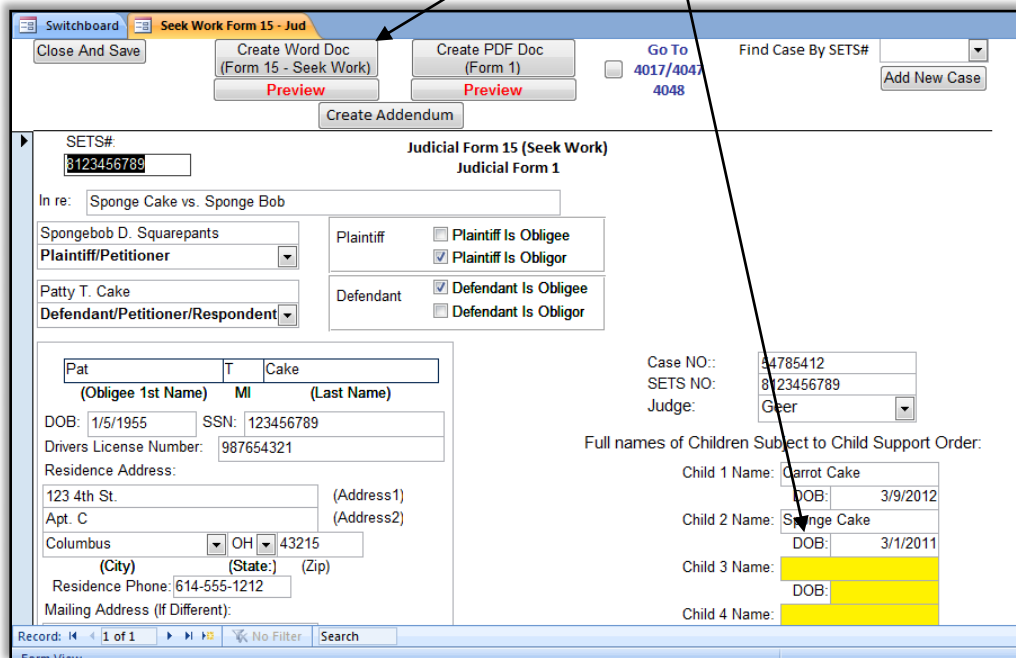

- *If your document needs some editing for special cases, the documents can be sent into a Word document for changes.*
- *Systems can do calculations.*
- *Systems can be customized to generate ANY document you need.*
- **we offer training for all that we provide at $95 per hour**